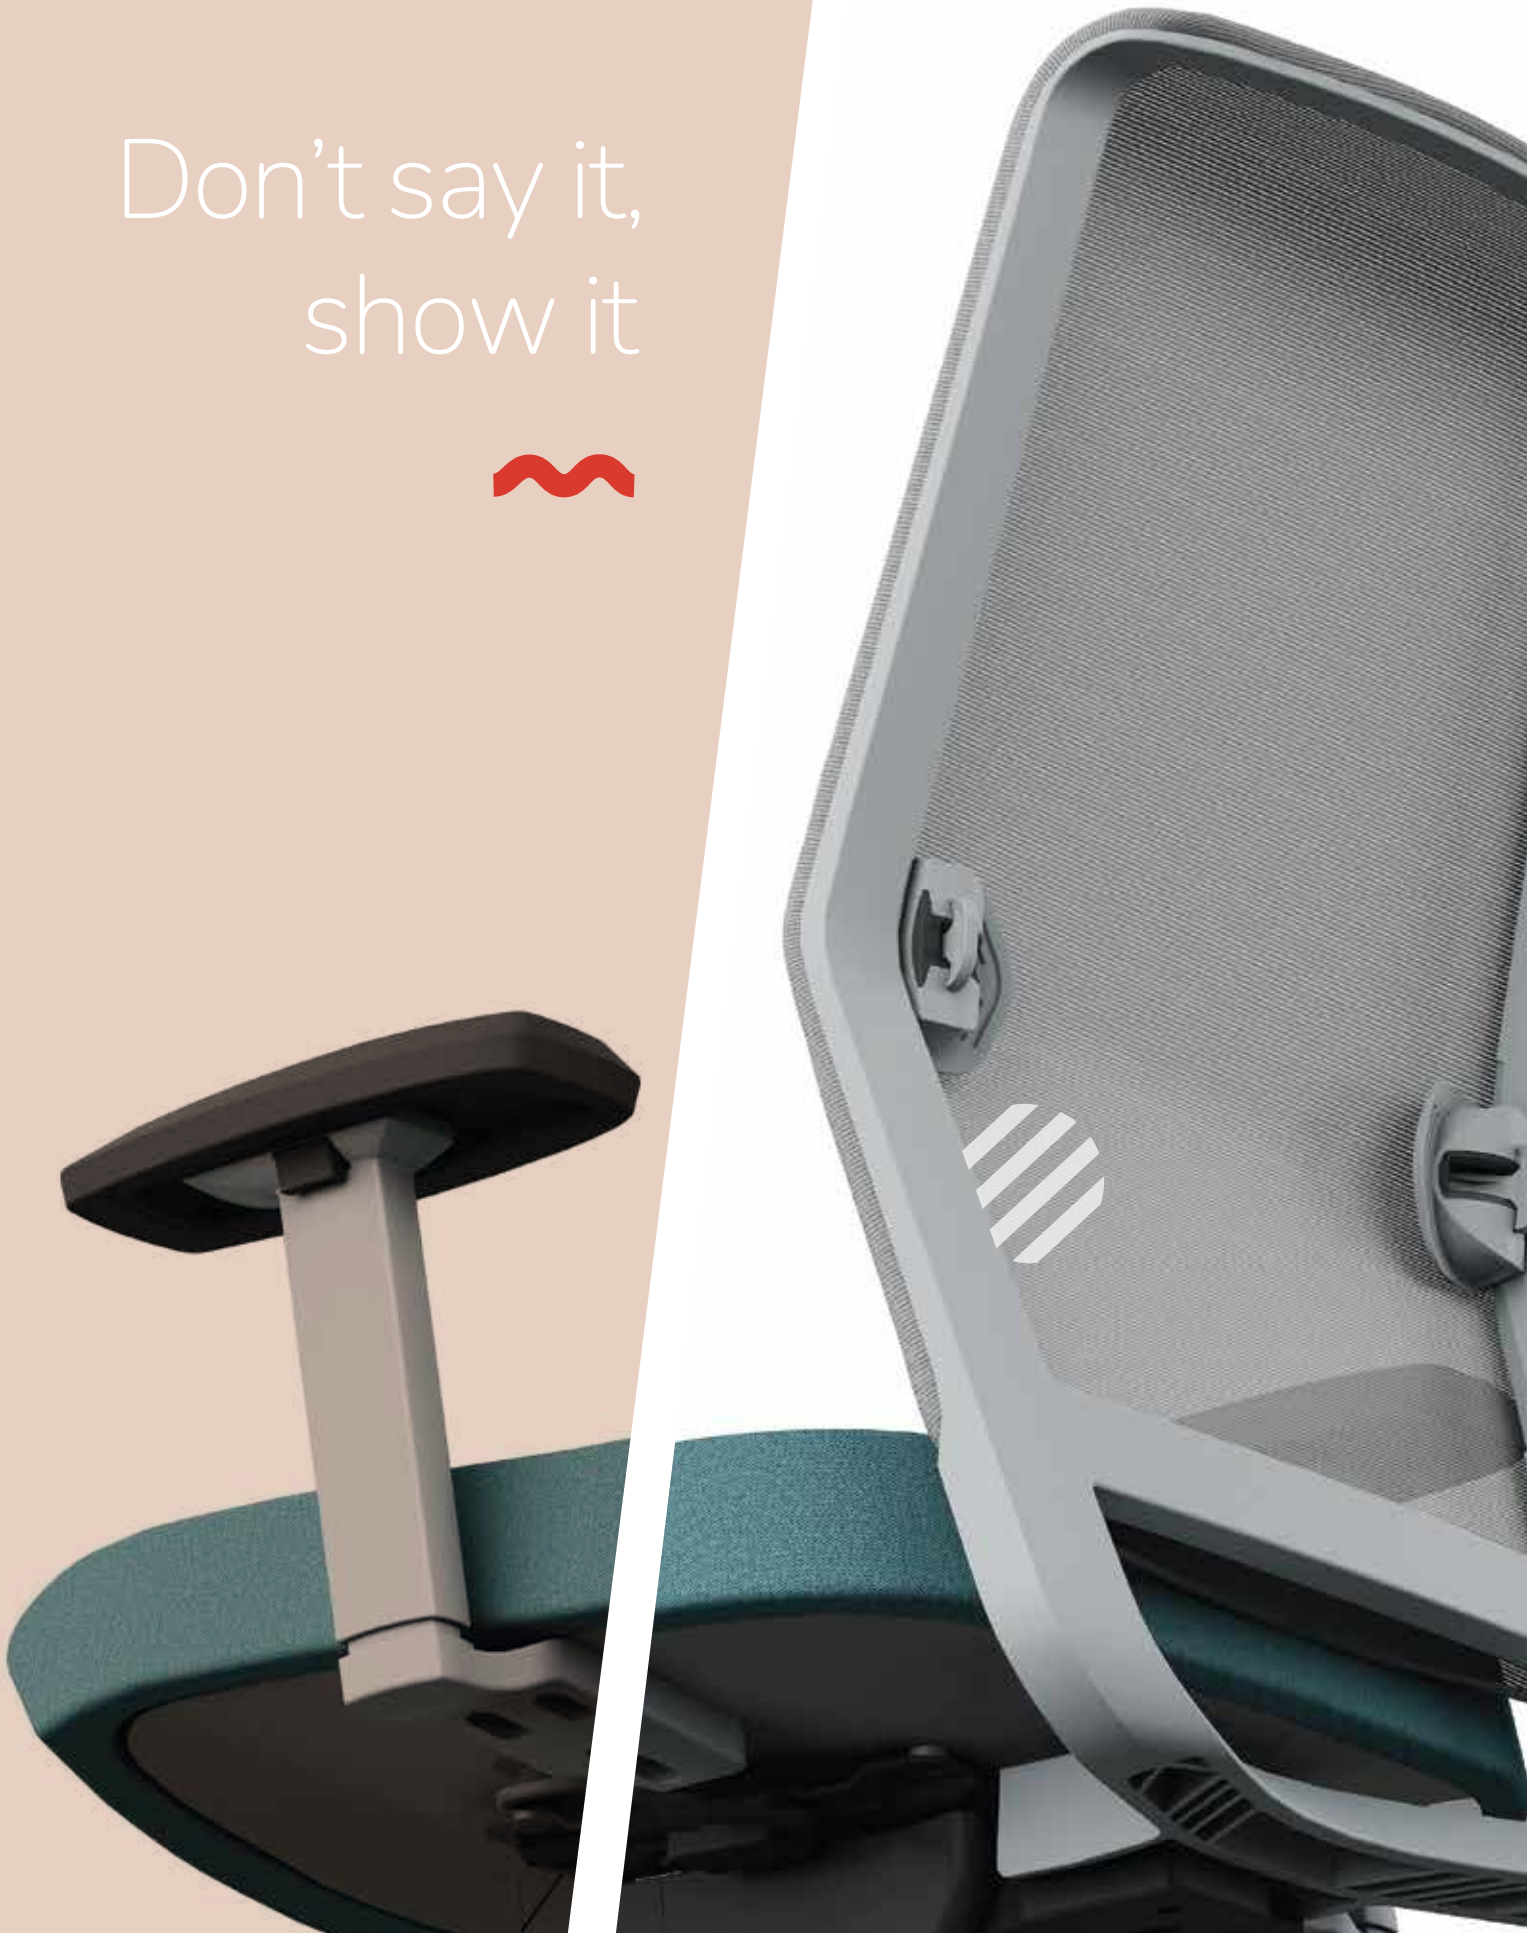

Don't say it,
show it