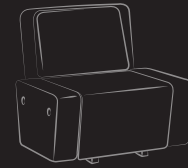

KOKUYO

Bengaluru • +91 72590 21282 | Chennai • +91 98841 35858 | Delhi NCR • +91 88003 92658 |
Gujarat • +91 85111 31517 | Hyderabad • +91 89782 11933 | Kolkata • +91 85840 39470 |
Mumbai • +91 860003 9648 | Pune • +91 86000 39646

Email: response@kokuyo-india.com | www.kokuyo-india.com