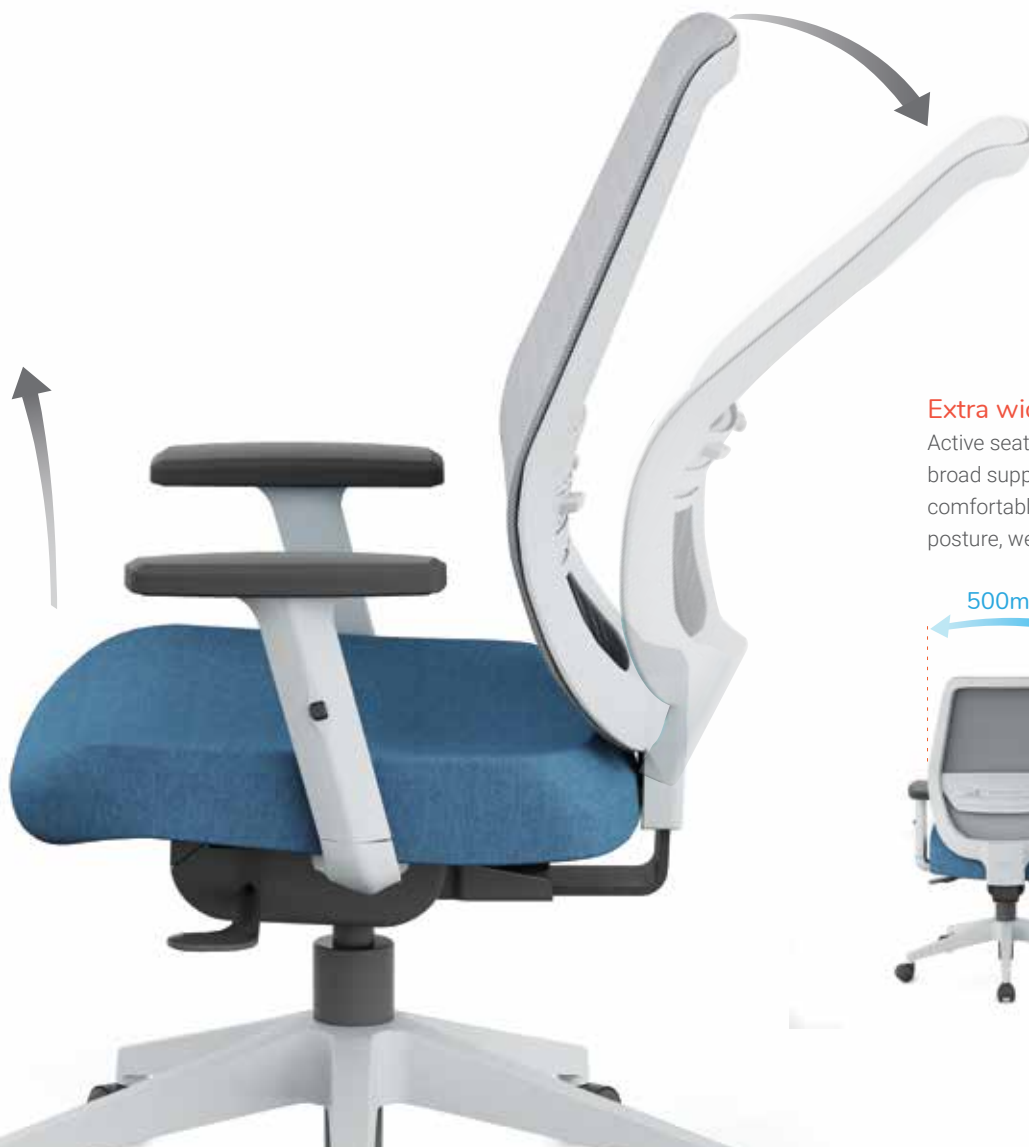

# Nero

NERO has a unique back design with softened curves for added user comfort. Apart from the adjustable arms, lumbar support, synchronized tilt mechanism and a contoured seat, its moderately soft form appeals the user's eyes giving a warm body-hugging fit of comfort even before sitting on it.

All day comfort

# Curved back for exceptional comfort

The chair adapts to dynamic User movements with ease and responsiveness, ensuring an ergonomically supportive and comfortable seating posture. Nero offers Flexible edgeless back support moving with the movements of the user.

## Synchronised Tilt Mechanism

1 Point locking Synchronised Mechanism Option. It offers the combination of ergonomic support you need, and the elegant back will make your aesthetic maintain the style you are looking for.