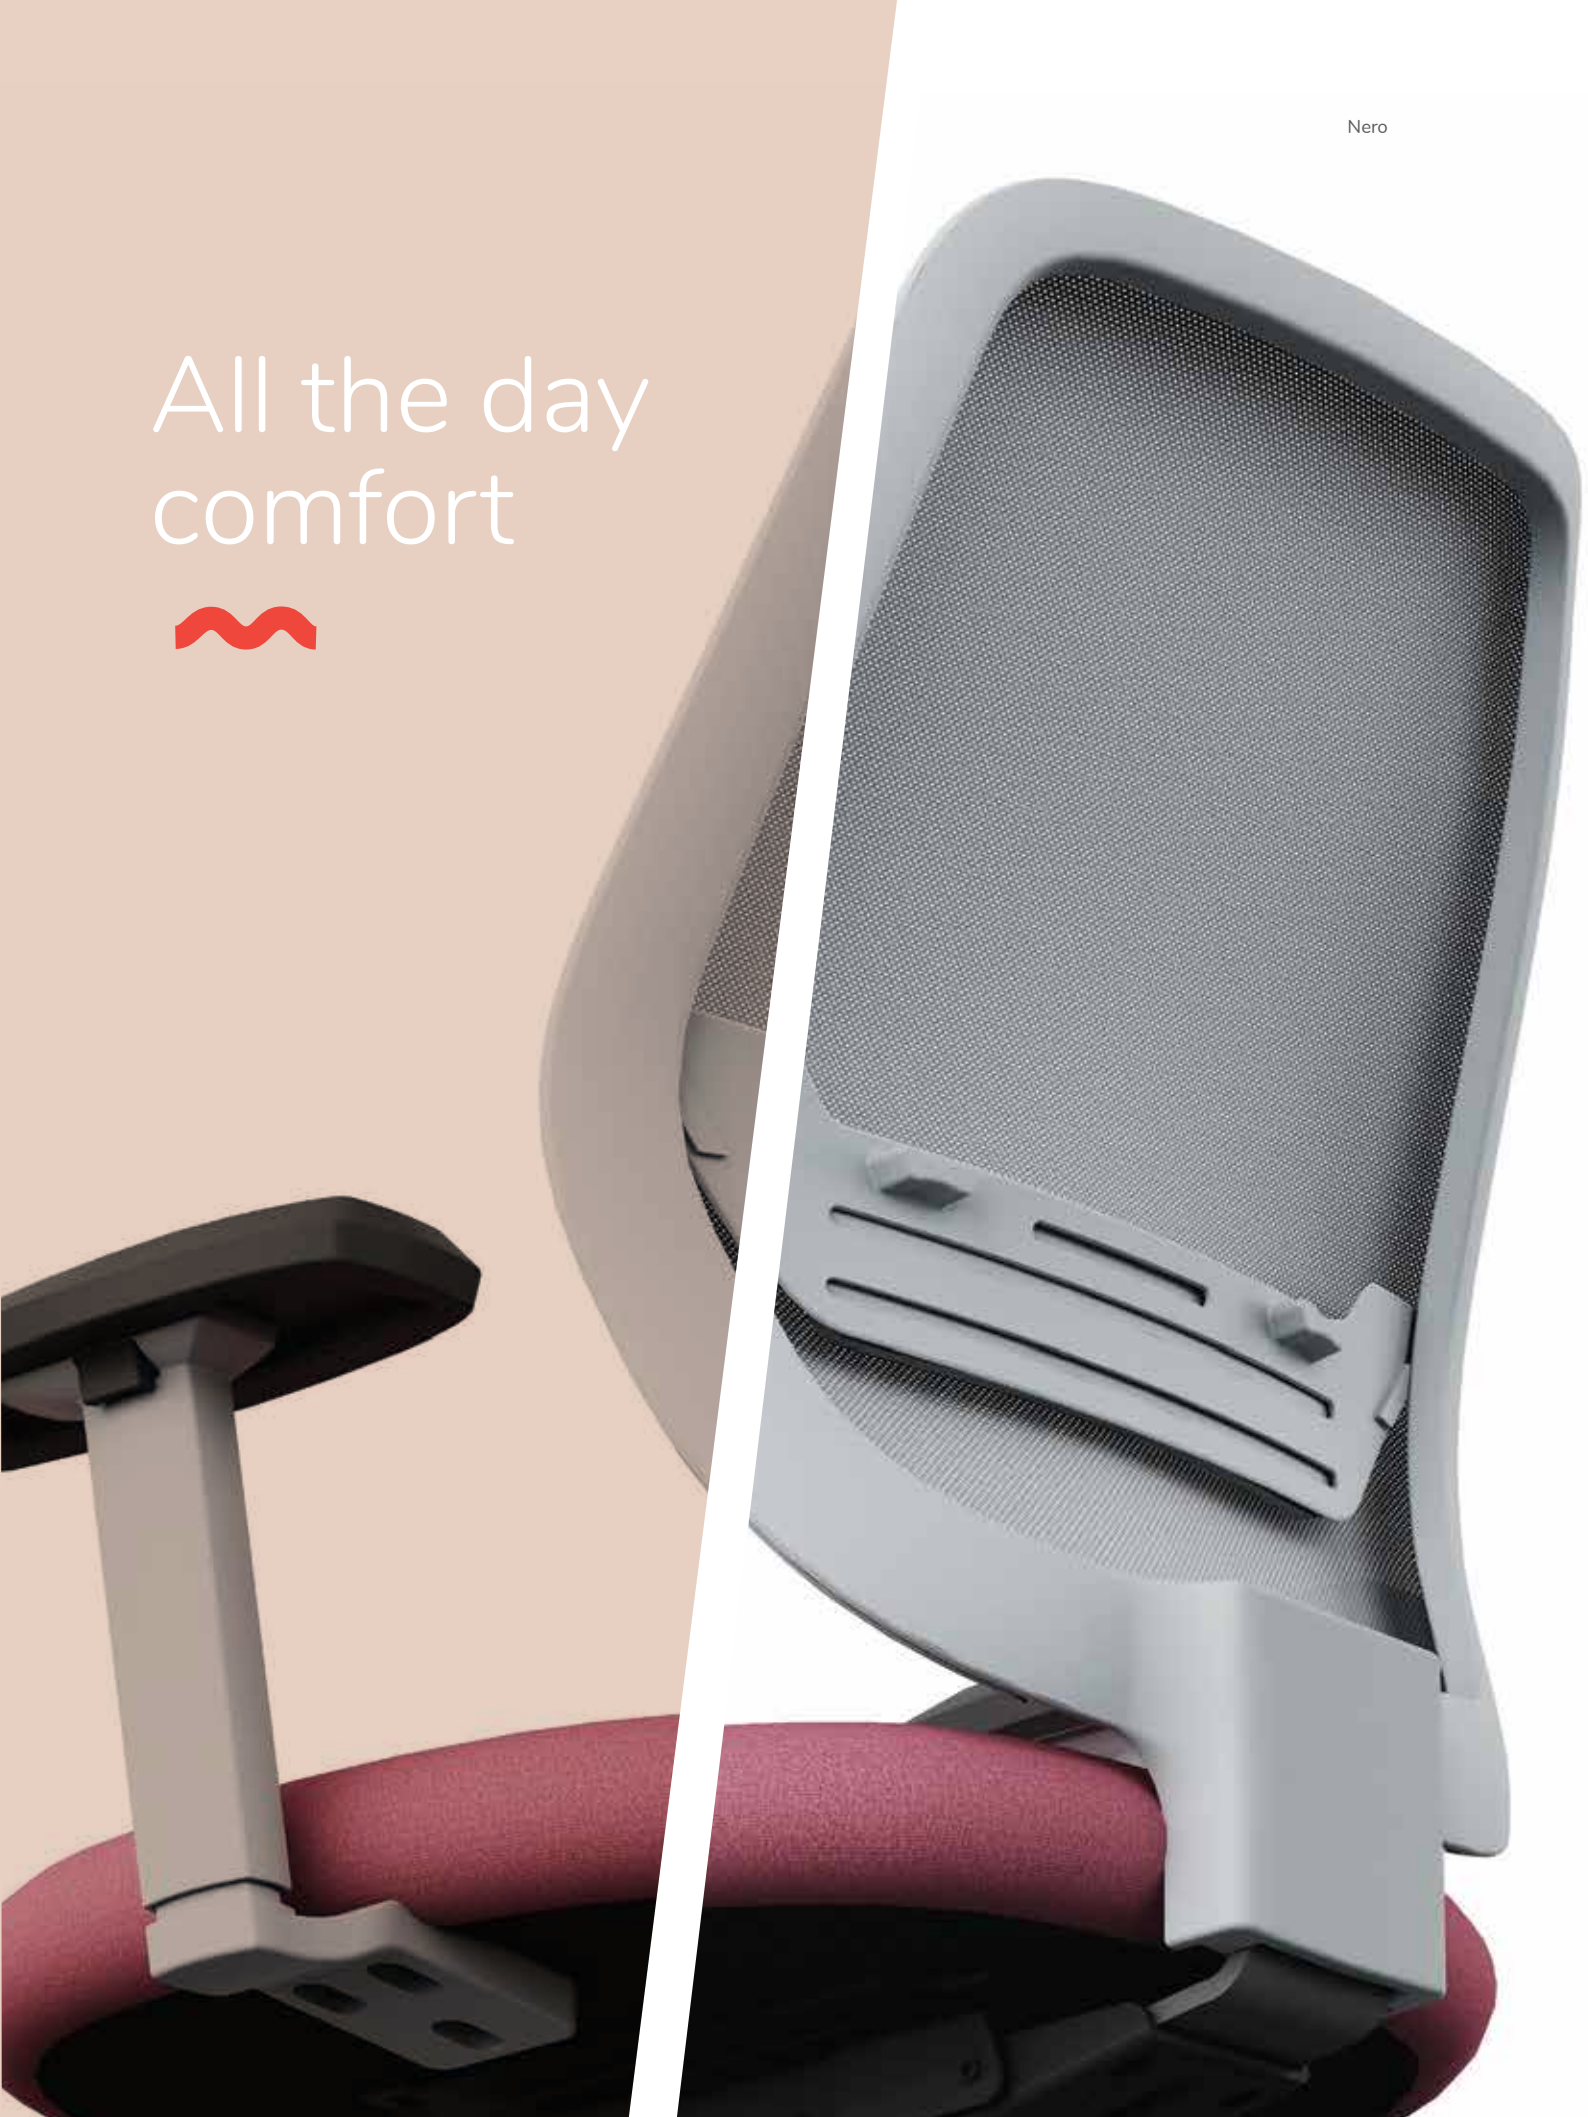

All the day
comfort