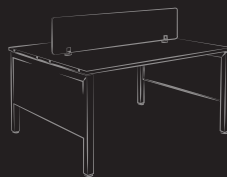

KOKUYO

Bengaluru • +91 72590 21282 | Chennai • +91 98841 35858 | Delhi NCR • +91 88003 92658 |
Gujarat • +91 85111 31517 | Hyderabad • +91 89782 11933 | Kolkata • +91 85840 39470 |
Mumbai • +91 860003 9648 | Pune • +91 86000 39646

Email: response@kokuyo-india.com | www.kokuyo-india.com